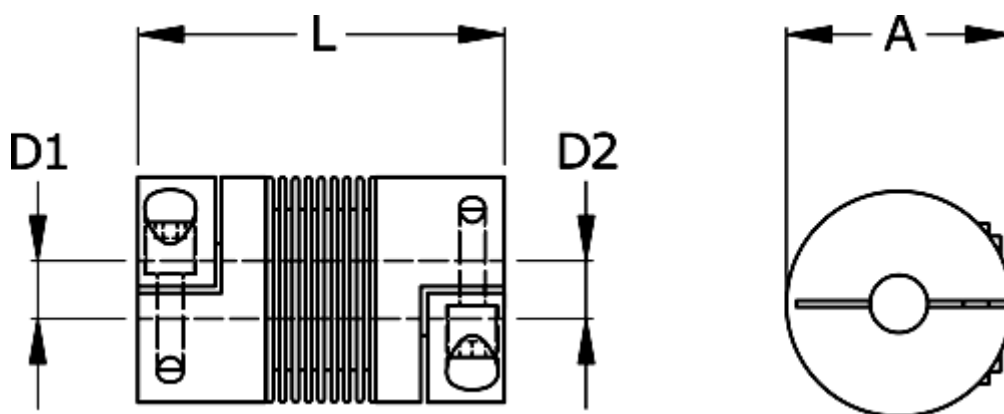

Data Sheet

Article number: 3330408001684050

Description: Bellow coupling type 4 size800
Length 168 mm, bore 40/50 mm

Measures

A	= 157
D1	= 40
D2	= 50
L	= 168
Nom. torque NM (Tkn)	= 800